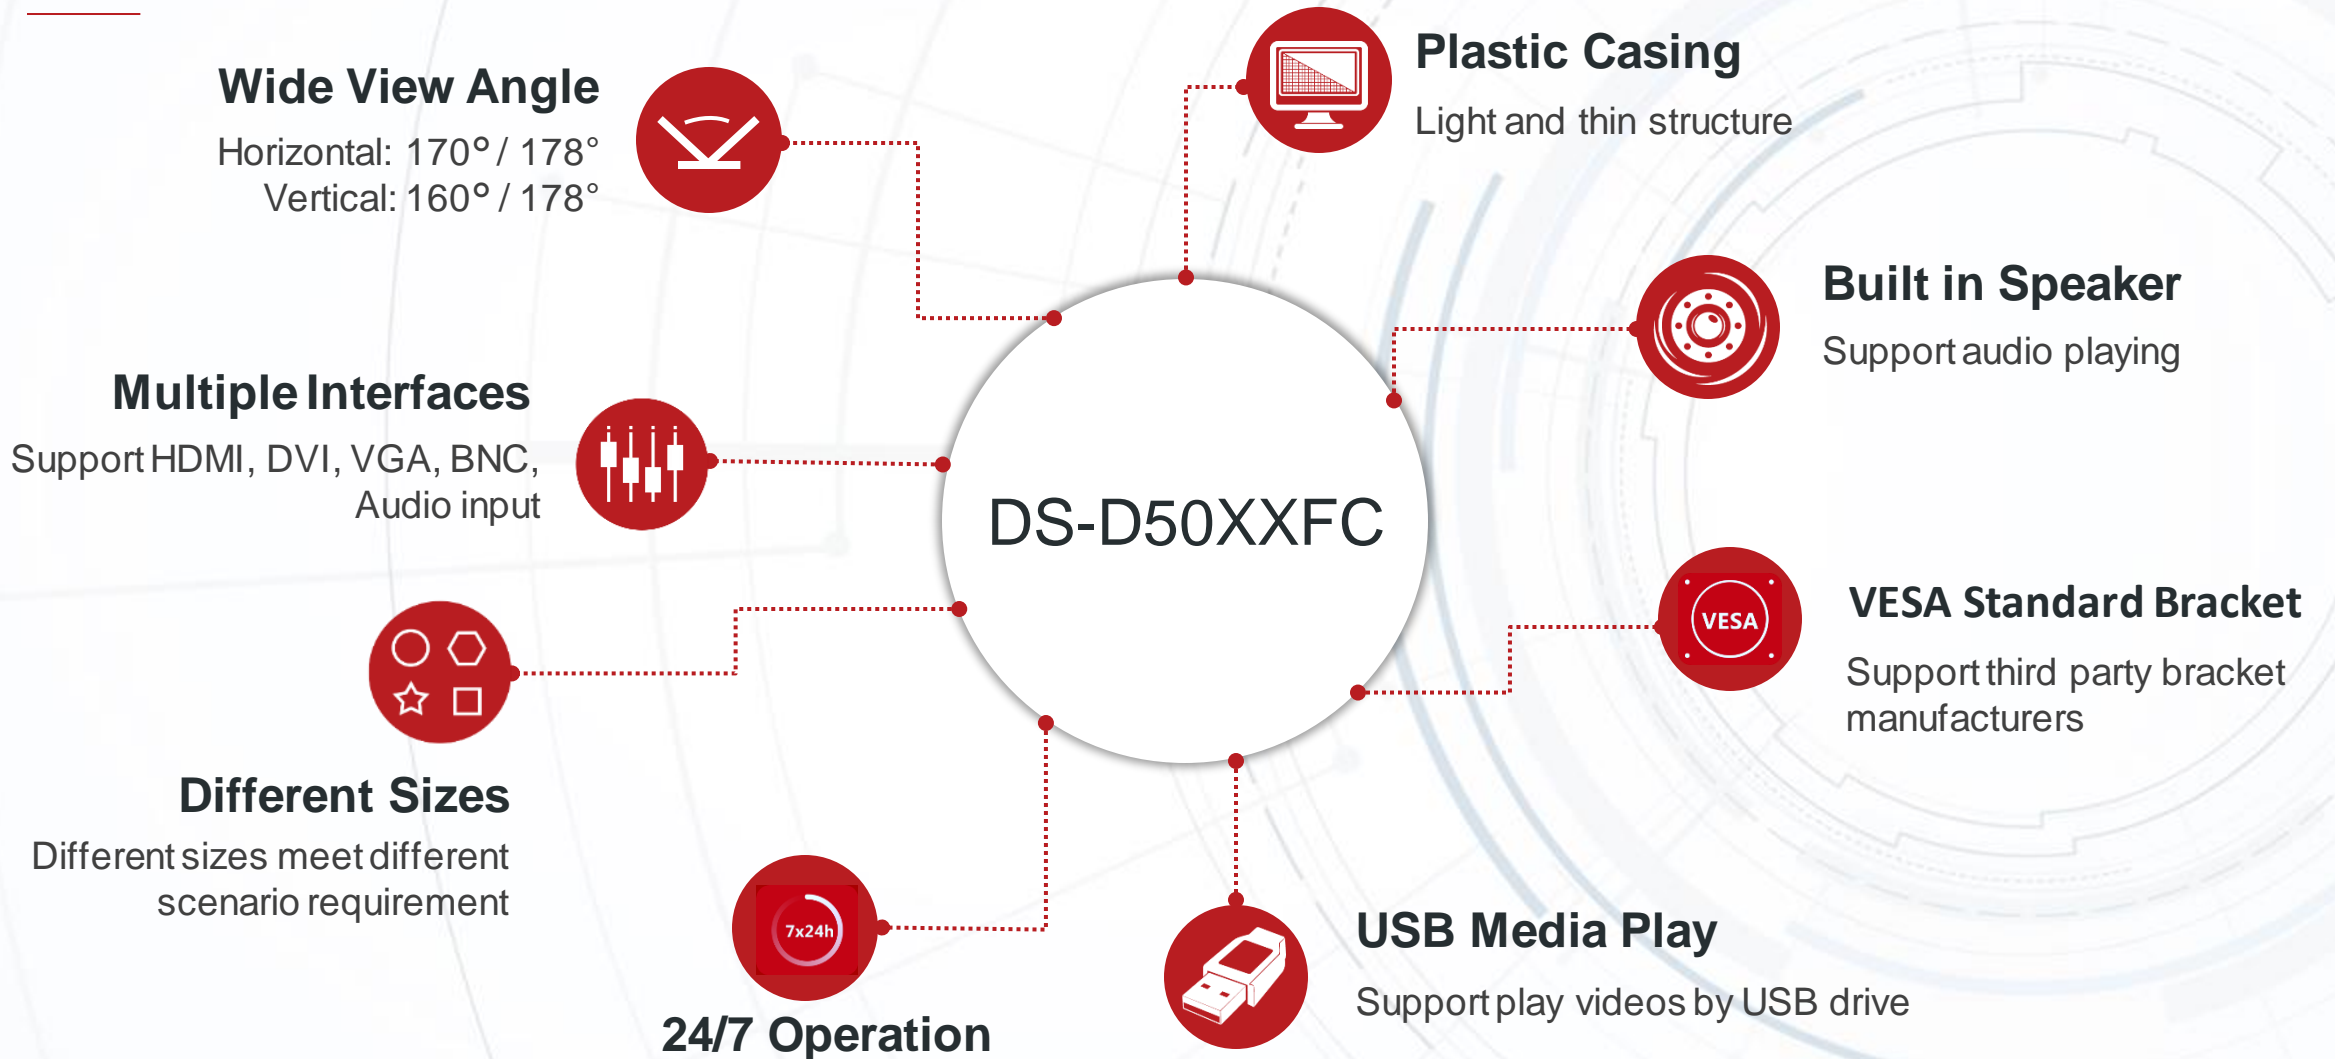

Support HDMI, DVI, VGA, BNC, USB, Audio input

USB Media Play

Support play videos by USB drive

Built in Speaker

Support audio playing

VESA Standard Bracket

Support third party bracket manufacturers

FC Series Overview

DS-D5022FC

21.5", 1920 × 1080
H: 170°, V: 160°

HDMI + VGA + BNC in + BNC out

DS-D5024FC

23.6", 1920 × 1080
H: 170°, V: 160°

HDMI + VGA + BNC in + BNC out

DS-D5032FC-A

31.5", 1920 × 1080
H: 178°, V: 178°

HDMI + VGA + **DVI** + BNC in + BNC out

FC Series Characteristic

03.

Value Series

QE Series

FN Series Overview

DS-D5022QE-E

21.5", 1920 × 1080
H: 90°, V: 65°
HDMI + VGA

178° Wide
View Angle

24/7
Operation

QE Series Overview

DS-D5019QE

18.5", 1366 × 768
H: 90°, V: 65°
VGA

DS-D5019QE-B

18.5", 1366 × 768
H: 90°, V: 65°
HDMI + VGA

DS-D5022QE-E