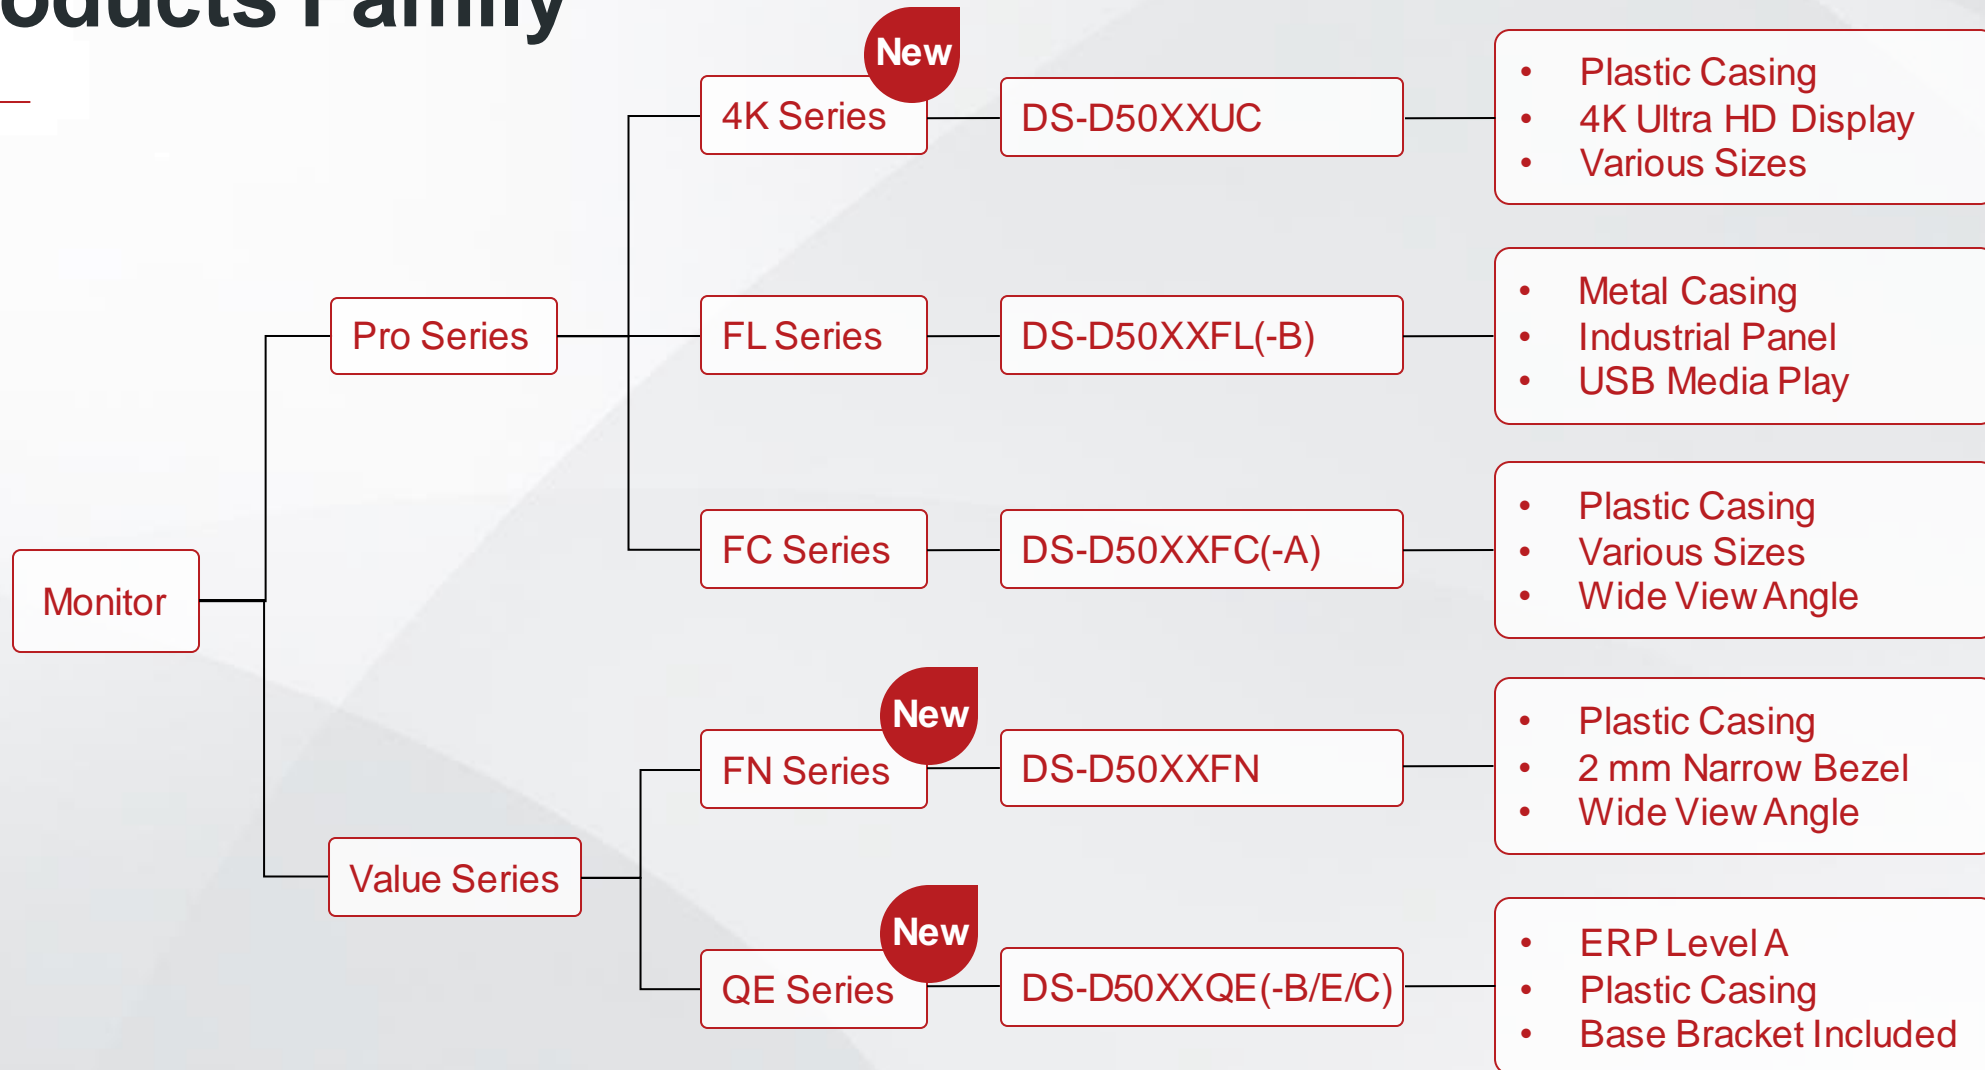

Product Evolution

Naming Rule

DS-D 50 32 Q E

Products Family

Professional and Reliable

Professional Design with Powerful Functions and Better Quality

24/7 Operations

Designed for 24/7 365-Day Use with 50000~60000 hours ultra long life.

Ultimate Clarity

Wide view delivers life-like visuals and abundant details of monitoring images.

Features – Rich Colors

Millions Color Shades

Supporting millions shades of color, the Hikvision monitors deliver incredibly colorful images. Colors appear more natural and vivid.

Wide Viewing Angle

Wide viewing angle panel provides wide viewing angle horizontally and vertically, so that customers can experience the optimal screen from any position.

High Contrast Ratio

Contrast ratio is the difference between the brightest and darkest portions of an image. Higher contrast ratio means monitor can display deeper blacks, which makes a big difference in overall picture quality.

Ordinary PC Monitor

Obvious Image Persistence

VESA Mounting Standard

Need Special Bracket?

VESA Mounting Standard is a family of standards defined by the Video Electronics Standards Association for mounting flat panel monitors, TVs, and other displays to stands or wall mounts.