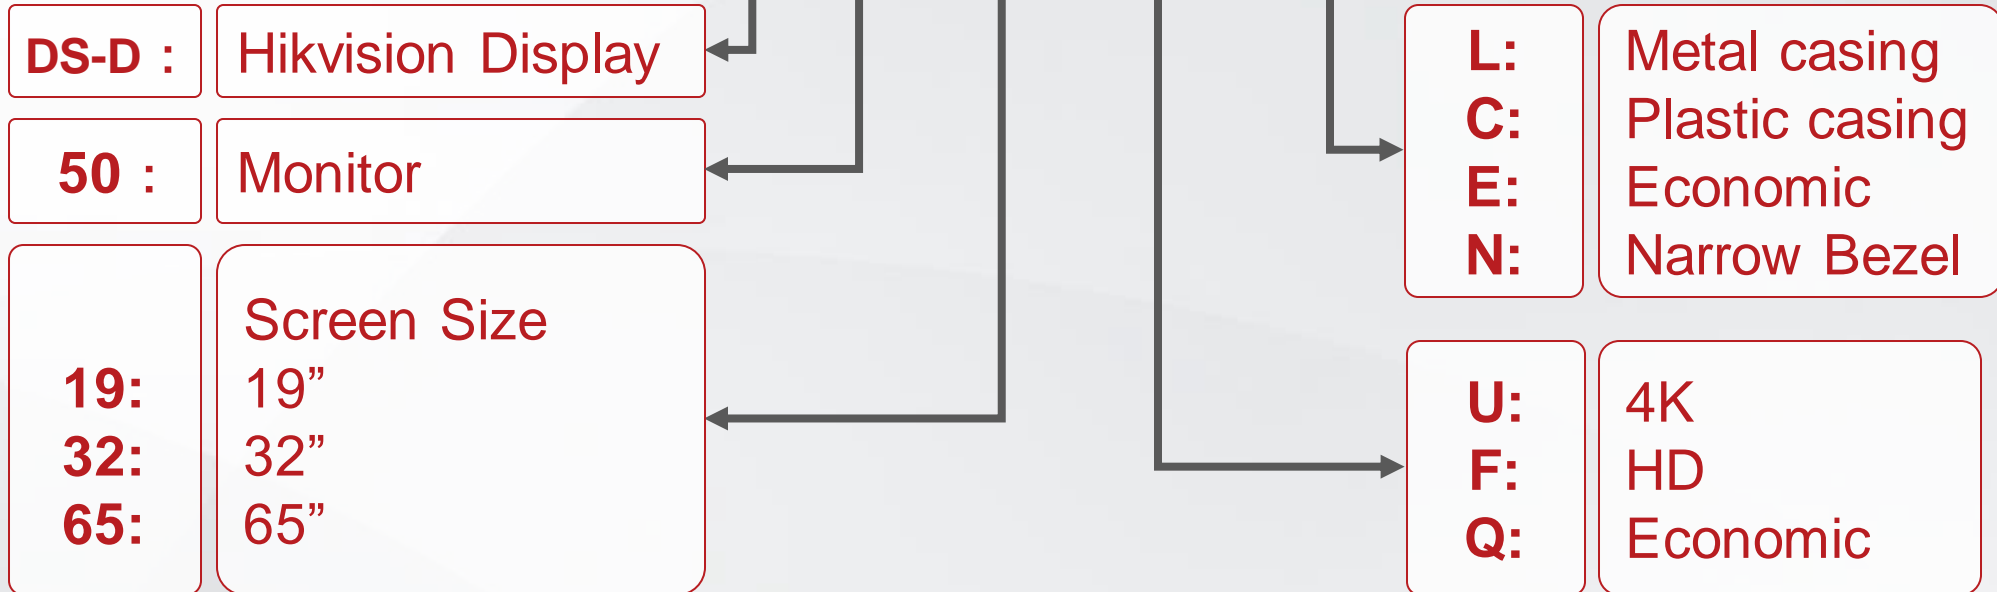

Product Evolution

Naming Rule

DS-D 50 32 Q E

Products Family

Professional and Reliable

Professional Design with Powerful Functions and Better Quality

24/7 Operations

Designed for 24/7 365-Day Use with 50000~60000 hours ultra long life.