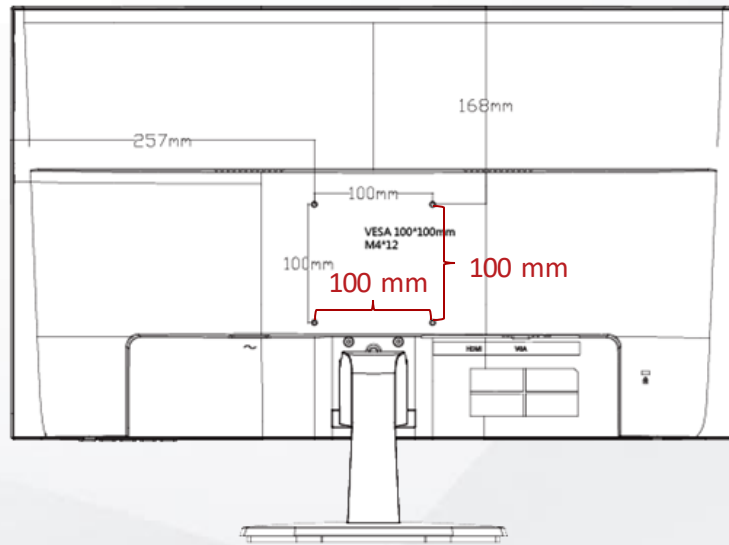

VESA Mounting Standard

Need Special Bracket?

VESA Mounting Standard is a family of standards defined by the Video Electronics Standards Association for mounting flat panel monitors, TVs, and other displays to stands or wall mounts.

All Hikvision monitors are VESA compliant and compatible with third-party brackets.

Size	Model	VESA
22 inch	DS-D5022QE-C	75 mm × 75 mm
22 inch – 32 inch	QE Series: DS-D5022QE-E DS-D5024QE DS-D5032QE DS-D5032QE-B FN Series: DS-D5022FN DS-D5024FN DS-D5027FN FC Series: DS-D5022FC DS-D5024FC DS-D5032FC-A 4K Series : DS-D5028UC	100 mm × 100 mm
32 inch – 43 inch	DS-D5043QE DS-D5032FL DS-D5043UC	200 mm × 200 mm
50 inch – 55 inch	DS-D5050UC DS-D5055UC	400 mm × 200 mm
43 inch	DS-D5043FL-B	400 mm × 300 mm
43 inch – 65 inch	DS-D5043UC DS-D5055UC DS-D5065UC	400 mm × 400 mm