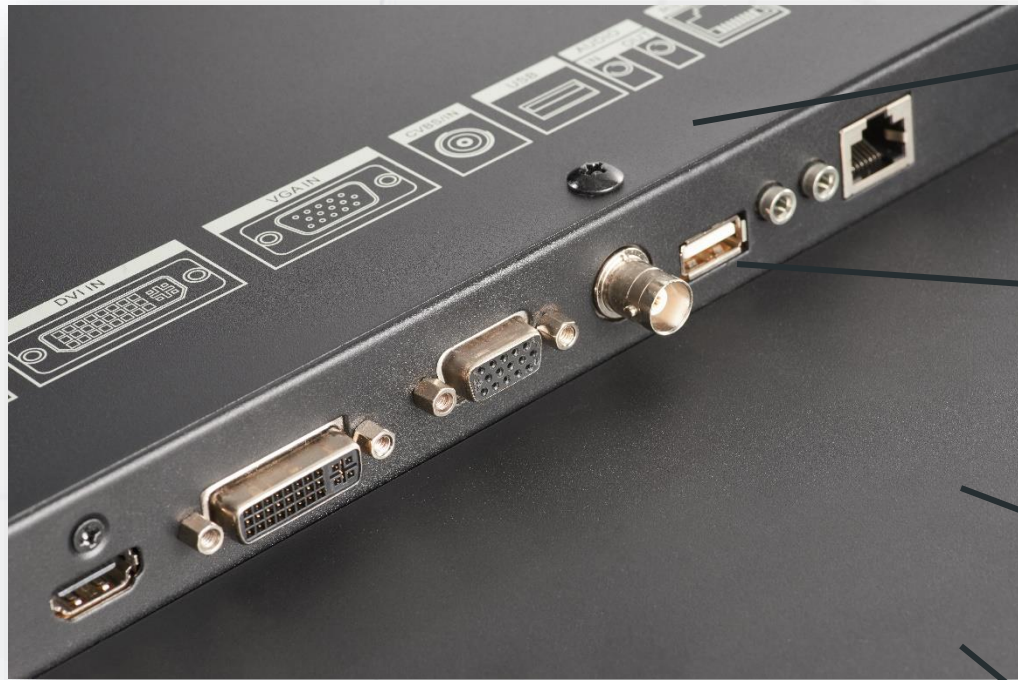

FL Series Features

Industrial Design
Metal casing and industrial panel

Different Sizes
Meet different scenario requirement

24/7 Operation

Wide View Angle
Horizontal: 178°
Vertical: 178°

FL Series Features

Multiple Interfaces

Support HDMI, DVI, VGA, BNC, USB, Audio input

USB Media Play

Support play videos by USB drive

Built in Speaker

Support audio playing

VESA Standard Bracket

Support third party bracket manufacturers

FC Series Overview