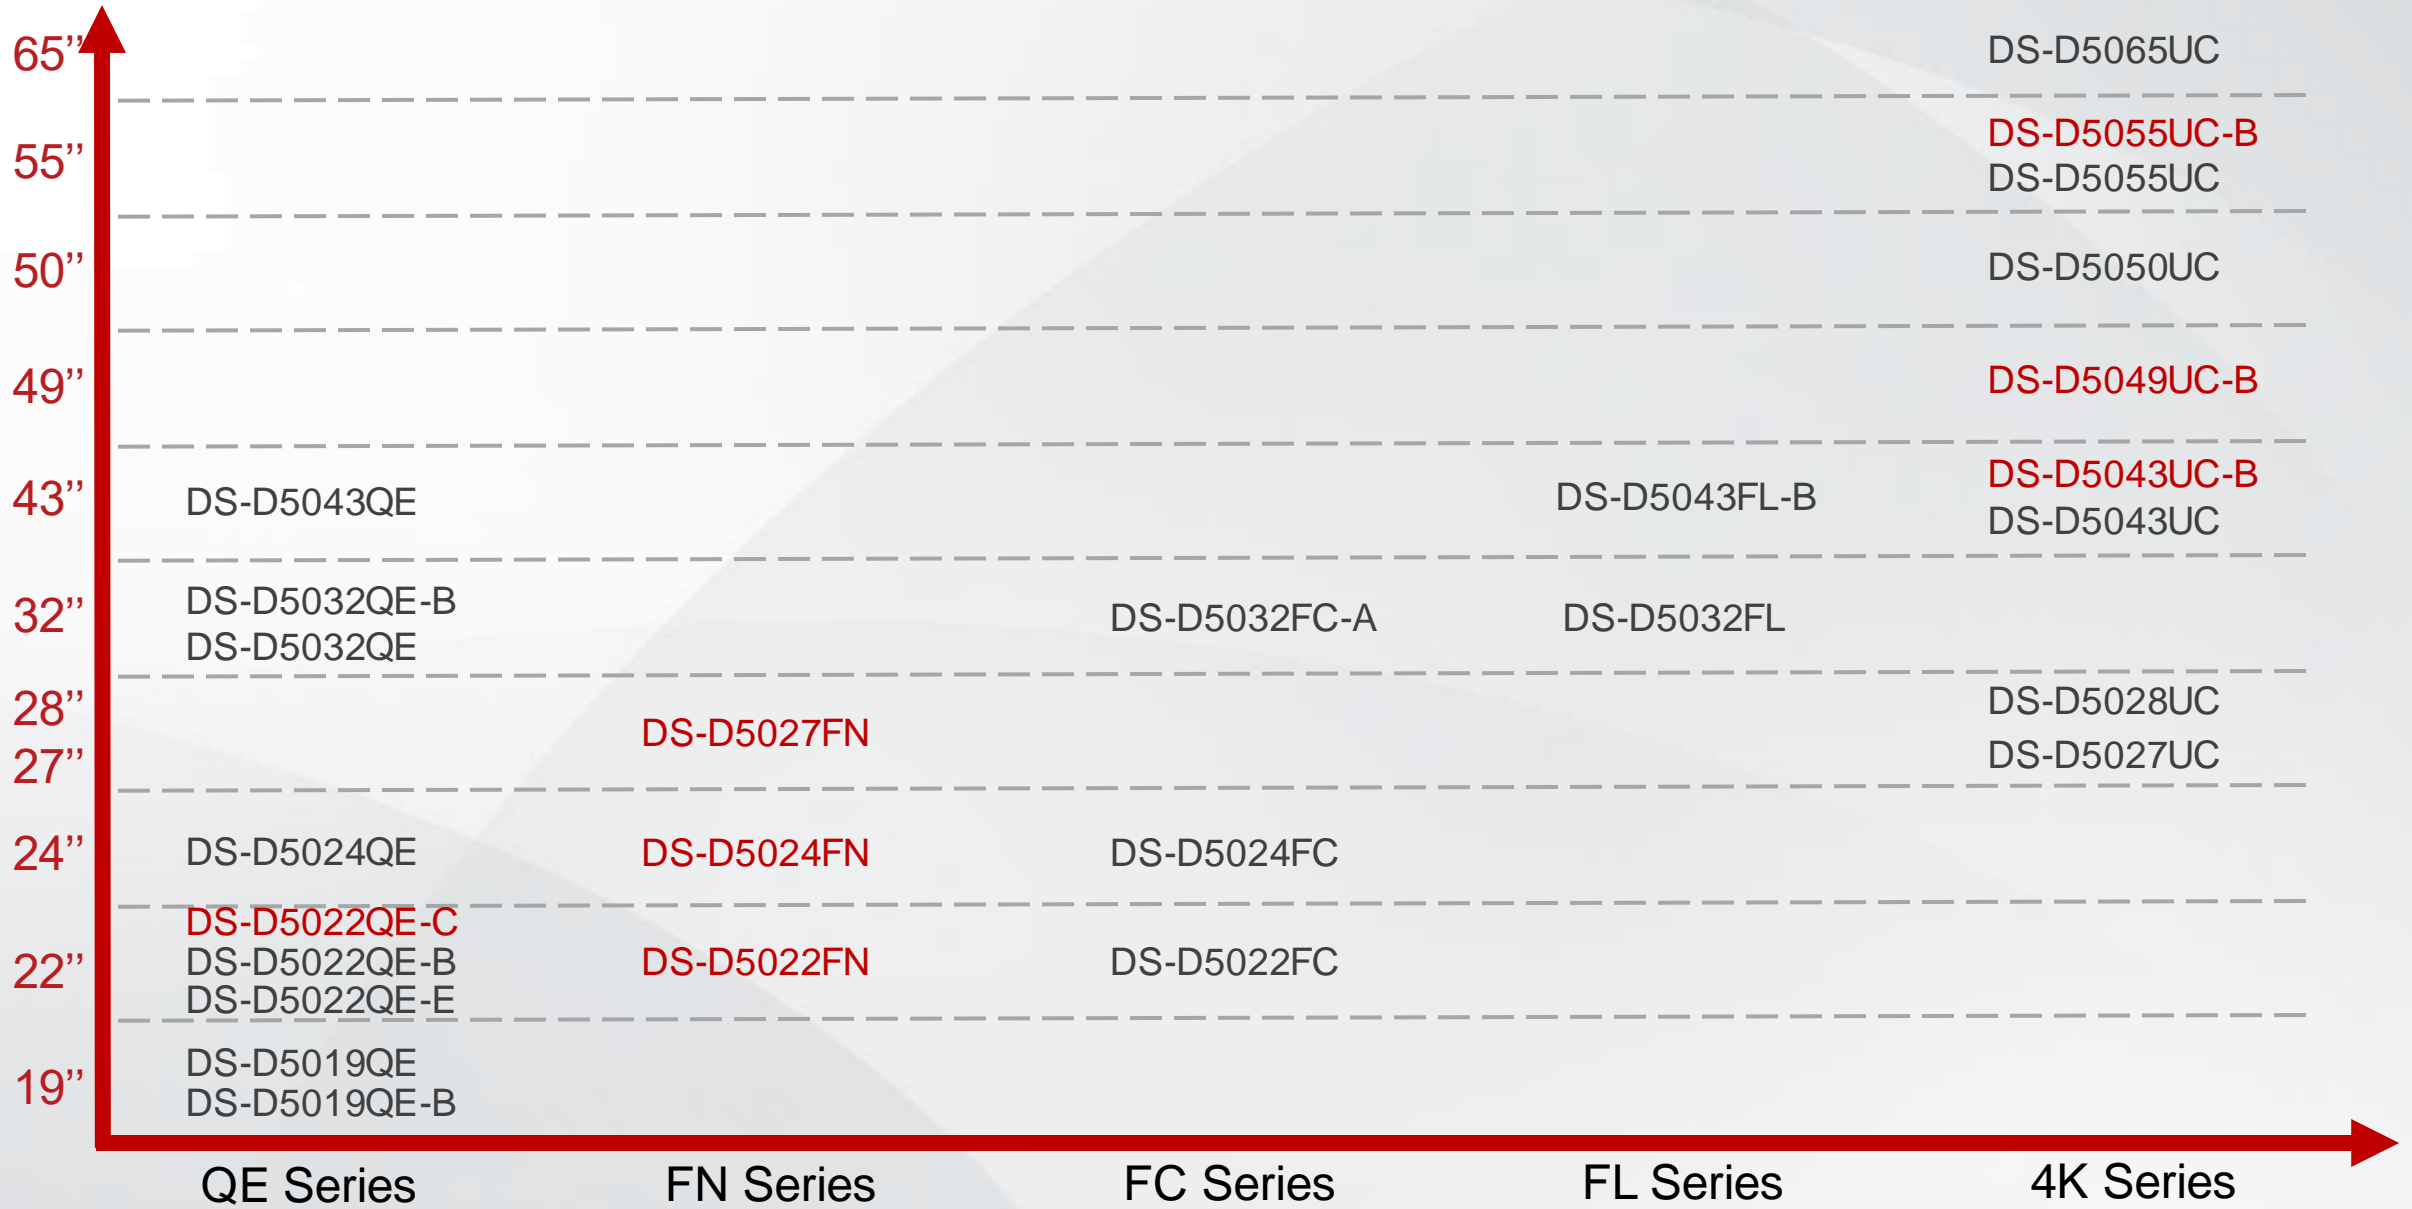

Product Evolution

Naming Rule

DS-D 50 32 Q E

Products Family

Professional and Reliable

Professional Design with Powerful Functions and Better Quality

24/7 Operations

Designed for 24/7 365-Day Use with 50000~60000 hours ultra long life.