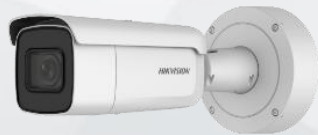

EasyIP 3.0 & 2.0+
4K Camera